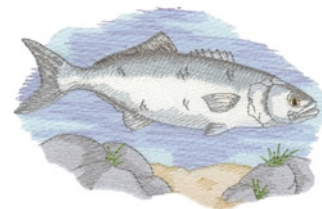

Name: Bluefish Machine Embroidery Design

SKU: DC01-WL2548

Brand: Dakota Collectibles

Unique Colors: 13 (14 color Stops)

Unique Colors

	Color Name (Color Code)	Manufacturer - Type
	Super White (1001) [No Color Selected]	madeira - rayon
	Dusty Lilac (1263) [No Color Selected]	madeira - rayon
	Crocus (286)	Exquisite - Polyester 1000m