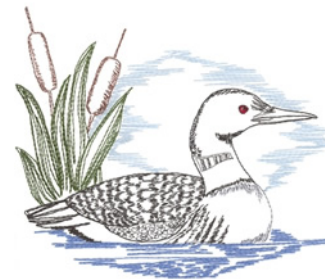

Name: Loon Scene Machine Embroidery Design

SKU: DC01-WL2539

Brand: Dakota Collectibles

Unique Colors: 13 (8 color Stops)

Unique Colors

	Color Name (Color Code)	Manufacturer - Type
	Super White (1001) [No Color Selected]	madeira - rayon
	Dusty Lilac (1263) [No Color Selected]	madeira - rayon
	Crocus (286)	Exquisite - Polyester 1000m