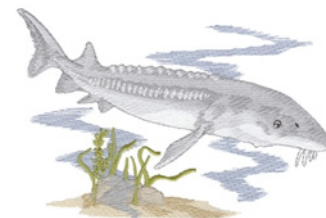

Name: River Sturgeon Machine Embroidery Design

SKU: DC01-WL2507

Brand: Dakota Collectibles

Unique Colors: 13 (14 color Stops)

Unique Colors

	Color Name (Color Code)	Manufacturer - Type
	Super White (1001) [No Color Selected]	madeira - rayon
	Dusty Lilac (1263) [No Color Selected]	madeira - rayon
	Crocus (286)	Exquisite - Polyester 1000m