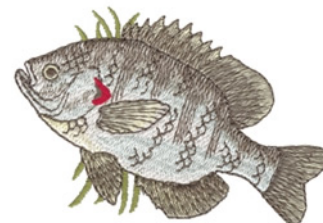

Name: Redear Sunfish Machine Embroidery Design

SKU: DC01-WL2496

Brand: Dakota Collectibles

Unique Colors: 13 (8 color Stops)

Unique Colors

	Color Name (Color Code)	Manufacturer - Type
	Super White (1001) [No Color Selected]	madeira - rayon
	Dusty Lilac (1263) [No Color Selected]	madeira - rayon
	Crocus (286)	Exquisite - Polyester 1000m