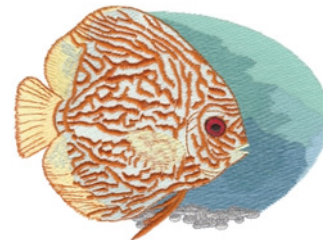

Name: Discus Fish Machine Embroidery Design

SKU: DC01-WL2492

Brand: Dakota Collectibles

Unique Colors: 13 (16 color Stops)

Unique Colors

	Color Name (Color Code)	Manufacturer - Type
	Super White (1001) [No Color Selected]	madeira - rayon
	Dusty Lilac (1263) [No Color Selected]	madeira - rayon
	Crocus (286)	Exquisite - Polyester 1000m

Complete Color Sequence

#		Color Name (Color Code)	Manufacturer - Type
1		Super White (1001) [No Color Selected]	madeira - rayon
2		Super White (1001) [No Color Selected]	madeira - rayon
3		Crocus (286)	Exquisite - Polyester 1000m