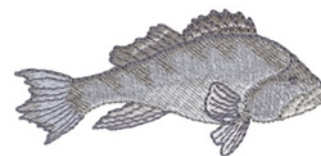

Name: Black Sea Bass Machine Embroidery Design

SKU: DC01-WL2491

Brand: Dakota Collectibles

Unique Colors: 13 (5 color Stops)

Unique Colors

	Color Name (Color Code)	Manufacturer - Type
	Super White (1001) [No Color Selected]	madeira - rayon
	Dusty Lilac (1263) [No Color Selected]	madeira - rayon
	Crocus (286)	Exquisite - Polyester 1000m

Complete Color Sequence

#		Color Name (Color Code)	Manufacturer - Type
1		Super White (1001) [No Color Selected]	madeira - rayon
2		Super White (1001) [No Color Selected]	madeira - rayon
3		Crocus (286)	Exquisite - Polyester 1000m