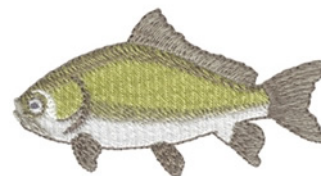

Name: Bigmouth Buffalo Machine Embroidery Design

SKU: DC01-WL2490

Brand: Dakota Collectibles

Unique Colors: 13 (6 color Stops)

Unique Colors

	Color Name (Color Code)	Manufacturer - Type
	Super White (1001) [No Color Selected]	madeira - rayon
	Dusty Lilac (1263) [No Color Selected]	madeira - rayon
	Crocus (286)	Exquisite - Polyester 1000m

Complete Color Sequence

#		Color Name (Color Code)	Manufacturer - Type
1		Super White (1001) [No Color Selected]	madeira - rayon
2		Super White (1001) [No Color Selected]	madeira - rayon
3		Crocus (286)	Exquisite - Polyester 1000m