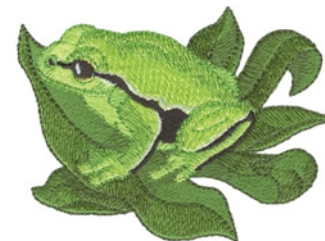

Name: European Tree Frog Machine Embroidery Design

SKU: DC01-WL2459

Brand: Dakota Collectibles

Unique Colors: 13 (8 color Stops)

Unique Colors

	Color Name (Color Code)	Manufacturer - Type
	Super White (1001) [No Color Selected]	madeira - rayon
	Dusty Lilac (1263) [No Color Selected]	madeira - rayon
	Crocus (286)	Exquisite - Polyester 1000m