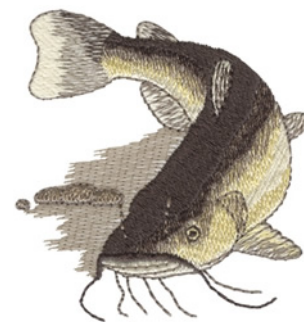

Name: Bullhead Catfish Machine Embroidery Design

SKU: DC01-WL2441

Brand: Dakota Collectibles

Unique Colors: 13 (8 color Stops)

Unique Colors

	Color Name (Color Code)	Manufacturer - Type
	Super White (1001) [No Color Selected]	madeira - rayon
	Dusty Lilac (1263) [No Color Selected]	madeira - rayon
	Crocus (286)	Exquisite - Polyester 1000m

Complete Color Sequence

#		Color Name (Color Code)	Manufacturer - Type
1		Super White (1001) [No Color Selected]	madeira - rayon
2		Super White (1001) [No Color Selected]	madeira - rayon
3		Crocus (286)	Exquisite - Polyester 1000m