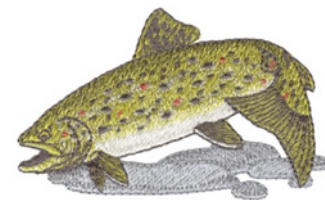

Name: Brown Trout Machine Embroidery Design

SKU: DC01-WL2439

Brand: Dakota Collectibles

Unique Colors: 13 (10 color Stops)

Unique Colors

	Color Name (Color Code)	Manufacturer - Type
	Super White (1001) [No Color Selected]	madeira - rayon
	Dusty Lilac (1263) [No Color Selected]	madeira - rayon
	Crocus (286)	Exquisite - Polyester 1000m

Complete Color Sequence

#		Color Name (Color Code)	Manufacturer - Type
1		Super White (1001) [No Color Selected]	madeira - rayon
2		Super White (1001) [No Color Selected]	madeira - rayon
3		Crocus (286)	Exquisite - Polyester 1000m