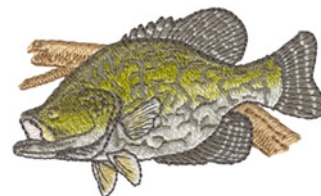

Name: Black Crappie Machine Embroidery Design

SKU: DC01-WL2425

Brand: Dakota Collectibles

Unique Colors: 13 (13 color Stops)

Unique Colors

	Color Name (Color Code)	Manufacturer - Type
	Super White (1001) [No Color Selected]	madeira - rayon
	Dusty Lilac (1263) [No Color Selected]	madeira - rayon
	Crocus (286)	Exquisite - Polyester 1000m

Complete Color Sequence

#		Color Name (Color Code)	Manufacturer - Type
1		Super White (1001) [No Color Selected]	madeira - rayon
2		Super White (1001) [No Color Selected]	madeira - rayon
3		Crocus (286)	Exquisite - Polyester 1000m