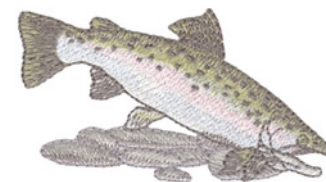

Name: Steelhead Machine Embroidery Design

SKU: DC01-WL2414

Brand: Dakota Collectibles

Unique Colors: 13 (7 color Stops)

Unique Colors

	Color Name (Color Code)	Manufacturer - Type
	Super White (1001) [No Color Selected]	madeira - rayon
	Dusty Lilac (1263) [No Color Selected]	madeira - rayon
	Crocus (286)	Exquisite - Polyester 1000m