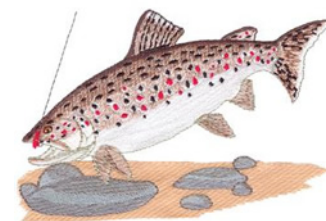

Name: Brown Trout Machine Embroidery Design

SKU: DC01-WL2341

Brand: Dakota Collectibles

Unique Colors: 13 (16 color Stops)

Unique Colors

	Color Name (Color Code)	Manufacturer - Type
	Super White (1001) [No Color Selected]	madeira - rayon
	Dusty Lilac (1263) [No Color Selected]	madeira - rayon
	Crocus (286)	Exquisite - Polyester 1000m