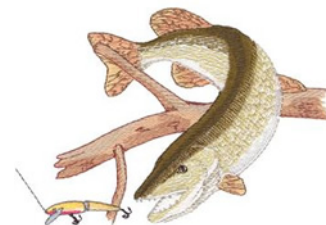

Name: Northern Pike Machine Embroidery Design

SKU: DC01-WL2332

Brand: Dakota Collectibles

Unique Colors: 13 (25 color Stops)

Unique Colors

	Color Name (Color Code)	Manufacturer - Type
	Super White (1001) [No Color Selected]	madeira - rayon
	Dusty Lilac (1263) [No Color Selected]	madeira - rayon
	Crocus (286)	Exquisite - Polyester 1000m