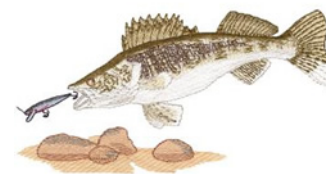

Name: Walleye Machine Embroidery Design

SKU: DC01-WL2329

Brand: Dakota Collectibles

Unique Colors: 13 (16 color Stops)

Unique Colors

	Color Name (Color Code)	Manufacturer - Type
	Super White (1001) [No Color Selected]	madeira - rayon
	Dusty Lilac (1263) [No Color Selected]	madeira - rayon
	Crocus (286)	Exquisite - Polyester 1000m