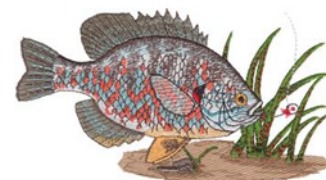

Name: Pumpkinseed Machine Embroidery Design

SKU: DC01-WL2323

Brand: Dakota Collectibles

Unique Colors: 13 (20 color Stops)

Unique Colors

	Color Name (Color Code)	Manufacturer - Type
	Super White (1001) [No Color Selected]	madeira - rayon
	Dusty Lilac (1263) [No Color Selected]	madeira - rayon
	Crocus (286)	Exquisite - Polyester 1000m