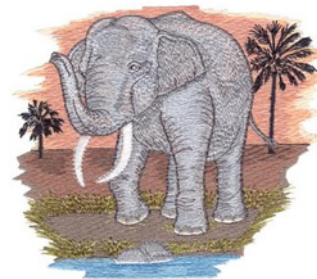

Name: Asian Elephant Machine Embroidery Design

SKU: DC01-WL2311

Brand: Dakota Collectibles

Unique Colors: 13 (24 color Stops)

Unique Colors

	Color Name (Color Code)	Manufacturer - Type
	Super White (1001) [No Color Selected]	madeira - rayon
	Dusty Lilac (1263) [No Color Selected]	madeira - rayon
	Crocus (286)	Exquisite - Polyester 1000m

Complete Color Sequence

#		Color Name (Color Code)	Manufacturer - Type
1		Super White (1001) [No Color Selected]	madeira - rayon
2		Super White (1001) [No Color Selected]	madeira - rayon
3		Crocus (286)	Exquisite - Polyester 1000m