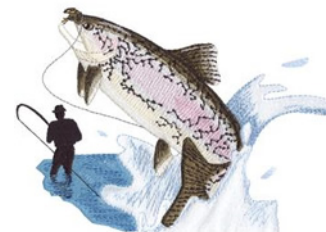

Name: Rainbow Trout Machine Embroidery Design

SKU: DC01-WL2283

Brand: Dakota Collectibles

Unique Colors: 13 (21 color Stops)

Unique Colors

	Color Name (Color Code)	Manufacturer - Type
	Super White (1001) [No Color Selected]	madeira - rayon
	Dusty Lilac (1263) [No Color Selected]	madeira - rayon
	Crocus (286)	Exquisite - Polyester 1000m