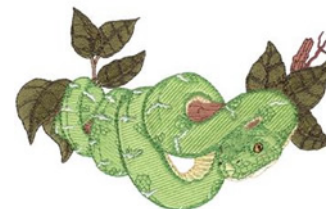

Name: Emerald Tree Boa Machine Embroidery Design

SKU: DC01-WL2236

Brand: Dakota Collectibles

Unique Colors: 13 (14 color Stops)

Unique Colors

	Color Name (Color Code)	Manufacturer - Type
	Super White (1001) [No Color Selected]	madeira - rayon
	Dusty Lilac (1263) [No Color Selected]	madeira - rayon
	Crocus (286)	Exquisite - Polyester 1000m

Complete Color Sequence

#		Color Name (Color Code)	Manufacturer - Type
1		Super White (1001) [No Color Selected]	madeira - rayon
2		Super White (1001) [No Color Selected]	madeira - rayon
3		Crocus (286)	Exquisite - Polyester 1000m