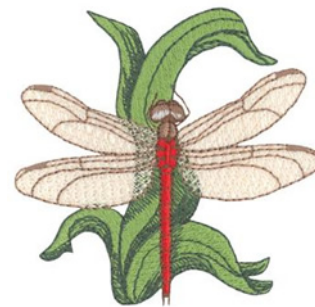

Name: White Faced Meadowhawk on Grass
Machine Embroidery Design

SKU: DC01-WL2052

Brand: Dakota Collectibles

Unique Colors: 13 (9 color Stops)

Unique Colors

	Color Name (Color Code)	Manufacturer - Type
	Super White (1001) [No Color Selected]	madeira - rayon
	Dusty Lilac (1263) [No Color Selected]	madeira - rayon
	Crocus (286)	Exquisite - Polyester 1000m

Complete Color Sequence

#		Color Name (Color Code)	Manufacturer - Type
1		Super White (1001) [No Color Selected]	madeira - rayon
2		Super White (1001) [No Color Selected]	madeira - rayon
3		Crocus (286)	Exquisite - Polyester 1000m