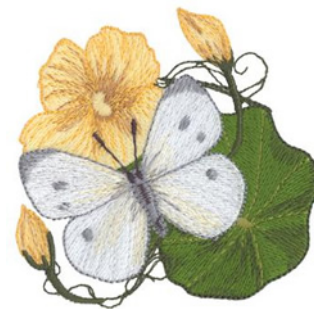

Name: Cabbage White and Nasturtium Machine Embroidery Design

SKU: DC01-WL2046

Brand: Dakota Collectibles

Unique Colors: 13 (11 color Stops)

Unique Colors

	Color Name (Color Code)	Manufacturer - Type
	Super White (1001) [No Color Selected]	madeira - rayon
	Dusty Lilac (1263) [No Color Selected]	madeira - rayon
	Crocus (286)	Exquisite - Polyester 1000m

Complete Color Sequence

#		Color Name (Color Code)	Manufacturer - Type
1		Super White (1001) [No Color Selected]	madeira - rayon
2		Super White (1001) [No Color Selected]	madeira - rayon
3		Crocus (286)	Exquisite - Polyester 1000m