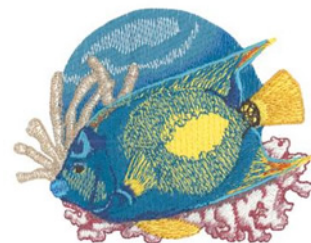

Name: Queen Angelfish Machine Embroidery Design

SKU: DC01-WL2030

Brand: Dakota Collectibles

Unique Colors: 13 (21 color Stops)

Unique Colors

	Color Name (Color Code)	Manufacturer - Type
	Super White (1001) [No Color Selected]	madeira - rayon
	Dusty Lilac (1263) [No Color Selected]	madeira - rayon
	Crocus (286)	Exquisite - Polyester 1000m

Complete Color Sequence

#		Color Name (Color Code)	Manufacturer - Type
1		Super White (1001) [No Color Selected]	madeira - rayon
2		Super White (1001) [No Color Selected]	madeira - rayon
3		Crocus (286)	Exquisite - Polyester 1000m