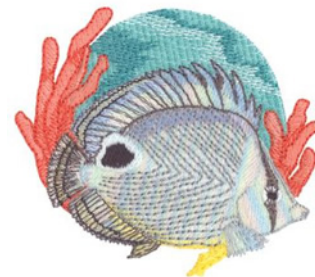

Name: Four Eye Butterfly Fish Machine
Embroidery Design

SKU: DC01-WL2024

Brand: Dakota Collectibles

Unique Colors: 13 (16 color Stops)

Unique Colors

	Color Name (Color Code)	Manufacturer - Type
	Super White (1001) [No Color Selected]	madeira - rayon
	Dusty Lilac (1263) [No Color Selected]	madeira - rayon
	Crocus (286)	Exquisite - Polyester 1000m

Complete Color Sequence

#		Color Name (Color Code)	Manufacturer - Type
1		Super White (1001) [No Color Selected]	madeira - rayon
2		Super White (1001) [No Color Selected]	madeira - rayon
3		Crocus (286)	Exquisite - Polyester 1000m