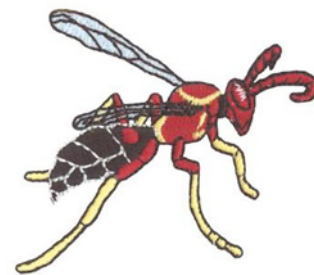

**Name:** Paper Wasp Machine Embroidery Design

**SKU:** DC01-WL1973

**Brand:** Dakota Collectibles

**Unique Colors:** 13 (6 color Stops)

## Unique Colors

	<b>Color Name (Color Code)</b>	<b>Manufacturer - Type</b>
	Super White (1001) [No Color Selected]	madeira - rayon
	Dusty Lilac (1263) [No Color Selected]	madeira - rayon
	Crocus (286)	Exquisite - Polyester 1000m