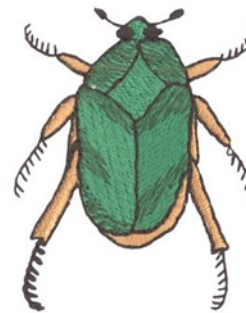

**Name:** June Bug Machine Embroidery Design

**SKU:** DC01-WL1963

**Brand:** Dakota Collectibles

**Unique Colors:** 13 (5 color Stops)

## Unique Colors

	<b>Color Name (Color Code)</b>	<b>Manufacturer - Type</b>
	Super White (1001) [No Color Selected]	madeira - rayon
	Dusty Lilac (1263) [No Color Selected]	madeira - rayon
	Crocus (286)	Exquisite - Polyester 1000m

# Complete Color Sequence

#		Color Name (Color Code)	Manufacturer - Type
1		Super White (1001) [No Color Selected]	madeira - rayon
2		Super White (1001) [No Color Selected]	madeira - rayon
3		Crocus (286)	Exquisite - Polyester 1000m