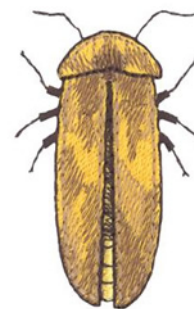

Name: Firefly Machine Embroidery Design

SKU: DC01-WL1958

Brand: Dakota Collectibles

Unique Colors: 13 (6 color Stops)

Unique Colors

	Color Name (Color Code)	Manufacturer - Type
	Super White (1001) [No Color Selected]	madeira - rayon
	Dusty Lilac (1263) [No Color Selected]	madeira - rayon
	Crocus (286)	Exquisite - Polyester 1000m

Complete Color Sequence

#		Color Name (Color Code)	Manufacturer - Type
1		Super White (1001) [No Color Selected]	madeira - rayon
2		Super White (1001) [No Color Selected]	madeira - rayon
3		Crocus (286)	Exquisite - Polyester 1000m