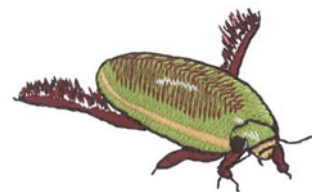

Name: Water Beetle Machine Embroidery Design

SKU: DC01-WL1955

Brand: Dakota Collectibles

Unique Colors: 13 (6 color Stops)

Unique Colors

	Color Name (Color Code)	Manufacturer - Type
	Super White (1001) [No Color Selected]	madeira - rayon
	Dusty Lilac (1263) [No Color Selected]	madeira - rayon
	Crocus (286)	Exquisite - Polyester 1000m

Complete Color Sequence

#		Color Name (Color Code)	Manufacturer - Type
1		Super White (1001) [No Color Selected]	madeira - rayon
2		Super White (1001) [No Color Selected]	madeira - rayon
3		Crocus (286)	Exquisite - Polyester 1000m