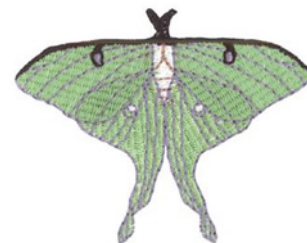

Name: Luna Moth Machine Embroidery Design

SKU: DC01-WL1946

Brand: Dakota Collectibles

Unique Colors: 13 (6 color Stops)

Unique Colors

	Color Name (Color Code)	Manufacturer - Type
	Super White (1001) [No Color Selected]	madeira - rayon
	Dusty Lilac (1263) [No Color Selected]	madeira - rayon
	Crocus (286)	Exquisite - Polyester 1000m

Complete Color Sequence

#		Color Name (Color Code)	Manufacturer - Type
1		Super White (1001) [No Color Selected]	madeira - rayon
2		Super White (1001) [No Color Selected]	madeira - rayon
3		Crocus (286)	Exquisite - Polyester 1000m