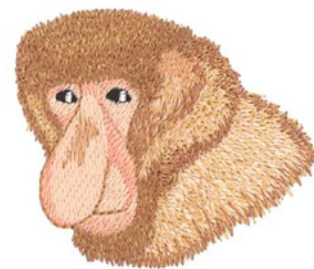

Name: Probascis Monkey Machine Embroidery Design

SKU: DC01-WL1832

Brand: Dakota Collectibles

Unique Colors: 13 (7 color Stops)

Unique Colors

	Color Name (Color Code)	Manufacturer - Type
	Super White (1001) [No Color Selected]	madeira - rayon
	Dusty Lilac (1263) [No Color Selected]	madeira - rayon
	Crocus (286)	Exquisite - Polyester 1000m

Complete Color Sequence

#		Color Name (Color Code)	Manufacturer - Type
1		Super White (1001) [No Color Selected]	madeira - rayon
2		Super White (1001) [No Color Selected]	madeira - rayon
3		Crocus (286)	Exquisite - Polyester 1000m