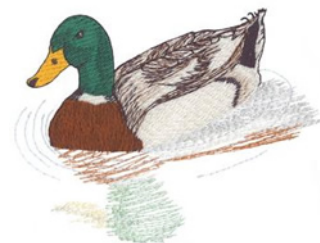

Name: Mallard Machine Embroidery Design

SKU: DC01-WL1817

Brand: Dakota Collectibles

Unique Colors: 13 (16 color Stops)

Unique Colors

	Color Name (Color Code)	Manufacturer - Type
	Super White (1001) [No Color Selected]	madeira - rayon
	Dusty Lilac (1263) [No Color Selected]	madeira - rayon
	Crocus (286)	Exquisite - Polyester 1000m