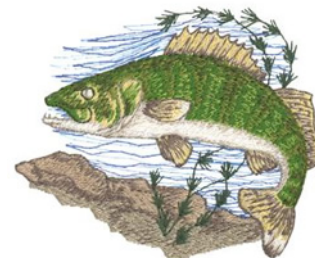

Name: Walleye Machine Embroidery Design

SKU: DC01-WL1797

Brand: Dakota Collectibles

Unique Colors: 13 (15 color Stops)

Unique Colors

	Color Name (Color Code)	Manufacturer - Type
	Super White (1001) [No Color Selected]	madeira - rayon
	Dusty Lilac (1263) [No Color Selected]	madeira - rayon
	Crocus (286)	Exquisite - Polyester 1000m

Complete Color Sequence

#		Color Name (Color Code)	Manufacturer - Type
1		Super White (1001) [No Color Selected]	madeira - rayon
2		Super White (1001) [No Color Selected]	madeira - rayon
3		Crocus (286)	Exquisite - Polyester 1000m