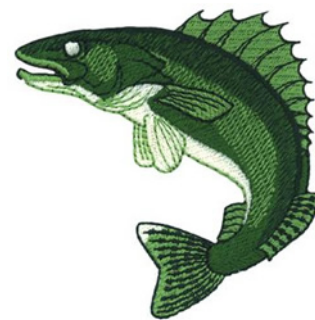

Name: Walleye Machine Embroidery Design

SKU: DC01-WL1781

Brand: Dakota Collectibles

Unique Colors: 13 (4 color Stops)

Unique Colors

	Color Name (Color Code)	Manufacturer - Type
	Super White (1001) [No Color Selected]	madeira - rayon
	Dusty Lilac (1263) [No Color Selected]	madeira - rayon
	Crocus (286)	Exquisite - Polyester 1000m