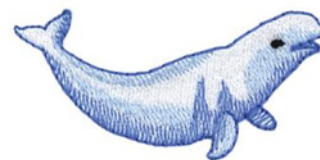

Name: Beluga Machine Embroidery Design

SKU: DC01-WL1693

Brand: Dakota Collectibles

Unique Colors: 13 (4 color Stops)

Unique Colors

	Color Name (Color Code)	Manufacturer - Type
	Super White (1001) [No Color Selected]	madeira - rayon
	Dusty Lilac (1263) [No Color Selected]	madeira - rayon
	Crocus (286)	Exquisite - Polyester 1000m

Complete Color Sequence

#		Color Name (Color Code)	Manufacturer - Type
1		Super White (1001) [No Color Selected]	madeira - rayon
2		Super White (1001) [No Color Selected]	madeira - rayon
3		Crocus (286)	Exquisite - Polyester 1000m