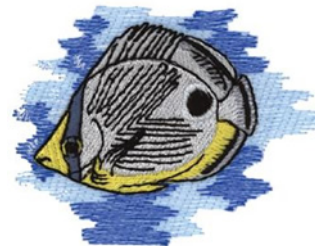

Name: Foureye Butterfly Fish Machine
Embroidery Design

SKU: DC01-WL1675

Brand: Dakota Collectibles

Unique Colors: 13 (9 color Stops)

Unique Colors

	Color Name (Color Code)	Manufacturer - Type
	Super White (1001) [No Color Selected]	madeira - rayon
	Dusty Lilac (1263) [No Color Selected]	madeira - rayon
	Crocus (286)	Exquisite - Polyester 1000m

Complete Color Sequence

#		Color Name (Color Code)	Manufacturer - Type
1		Super White (1001) [No Color Selected]	madeira - rayon
2		Super White (1001) [No Color Selected]	madeira - rayon
3		Crocus (286)	Exquisite - Polyester 1000m