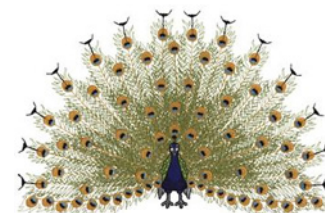

Name: Male Peacock Machine Embroidery Design

SKU: DC01-WL1651

Brand: Dakota Collectibles

Unique Colors: 13 (21 color Stops)

Unique Colors

	Color Name (Color Code)	Manufacturer - Type
	Super White (1001) [No Color Selected]	madeira - rayon
	Dusty Lilac (1263) [No Color Selected]	madeira - rayon
	Crocus (286)	Exquisite - Polyester 1000m

Complete Color Sequence

#		Color Name (Color Code)	Manufacturer - Type
1		Super White (1001) [No Color Selected]	madeira - rayon
2		Super White (1001) [No Color Selected]	madeira - rayon
3		Crocus (286)	Exquisite - Polyester 1000m