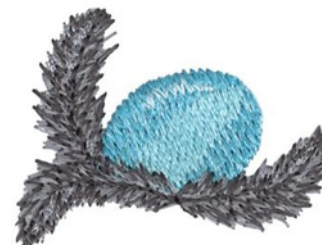

Name: Bird Egg Machine Embroidery Design

SKU: DC01-WL1542

Brand: Dakota Collectibles

Unique Colors: 13 (6 color Stops)

Unique Colors

	Color Name (Color Code)	Manufacturer - Type
	Super White (1001) [No Color Selected]	madeira - rayon
	Dusty Lilac (1263) [No Color Selected]	madeira - rayon
	Crocus (286)	Exquisite - Polyester 1000m

Complete Color Sequence

#		Color Name (Color Code)	Manufacturer - Type
1		Super White (1001) [No Color Selected]	madeira - rayon
2		Super White (1001) [No Color Selected]	madeira - rayon
3		Crocus (286)	Exquisite - Polyester 1000m