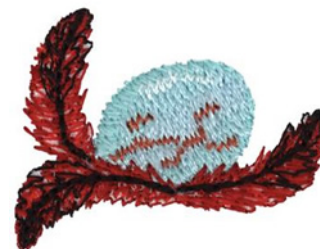

Name: Egg Machine Embroidery Design

SKU: DC01-WL1541

Brand: Dakota Collectibles

Unique Colors: 13 (7 color Stops)

Unique Colors

	Color Name (Color Code)	Manufacturer - Type
	Super White (1001) [No Color Selected]	madeira - rayon
	Dusty Lilac (1263) [No Color Selected]	madeira - rayon
	Crocus (286)	Exquisite - Polyester 1000m

Complete Color Sequence

#		Color Name (Color Code)	Manufacturer - Type
1		Super White (1001) [No Color Selected]	madeira - rayon
2		Super White (1001) [No Color Selected]	madeira - rayon
3		Crocus (286)	Exquisite - Polyester 1000m