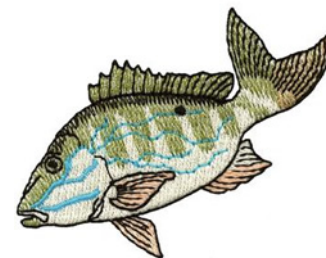

Name: Mutton Snapper Machine Embroidery Design

SKU: DC01-WL1467

Brand: Dakota Collectibles

Unique Colors: 13 (5 color Stops)

Unique Colors

	Color Name (Color Code)	Manufacturer - Type
	Super White (1001) [No Color Selected]	madeira - rayon
	Dusty Lilac (1263) [No Color Selected]	madeira - rayon
	Crocus (286)	Exquisite - Polyester 1000m