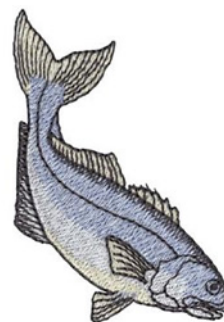

Name: Bluefish Machine Embroidery Design

SKU: DC01-WL1462

Brand: Dakota Collectibles

Unique Colors: 13 (4 color Stops)

Unique Colors

	Color Name (Color Code)	Manufacturer - Type
	Super White (1001) [No Color Selected]	madeira - rayon
	Dusty Lilac (1263) [No Color Selected]	madeira - rayon
	Crocus (286)	Exquisite - Polyester 1000m