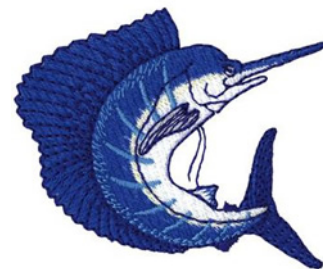

Name: Sailfish Machine Embroidery Design

SKU: DC01-WL1460

Brand: Dakota Collectibles

Unique Colors: 13 (6 color Stops)

Unique Colors

	Color Name (Color Code)	Manufacturer - Type
	Super White (1001) [No Color Selected]	madeira - rayon
	Dusty Lilac (1263) [No Color Selected]	madeira - rayon
	Crocus (286)	Exquisite - Polyester 1000m