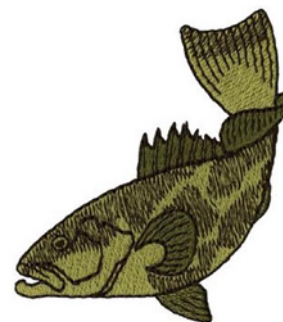

Name: Grouper Machine Embroidery Design

SKU: DC01-WL1452

Brand: Dakota Collectibles

Unique Colors: 13 (3 color Stops)

Unique Colors

	Color Name (Color Code)	Manufacturer - Type
	Super White (1001) [No Color Selected]	madeira - rayon
	Dusty Lilac (1263) [No Color Selected]	madeira - rayon
	Crocus (286)	Exquisite - Polyester 1000m