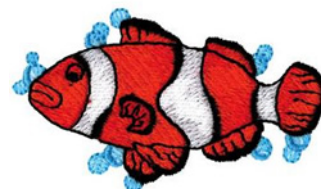

Name: Clownfish Machine Embroidery Design

SKU: DC01-WL1407

Brand: Dakota Collectibles

Unique Colors: 13 (6 color Stops)

Unique Colors

	Color Name (Color Code)	Manufacturer - Type
	Super White (1001) [No Color Selected]	madeira - rayon
	Dusty Lilac (1263) [No Color Selected]	madeira - rayon
	Crocus (286)	Exquisite - Polyester 1000m