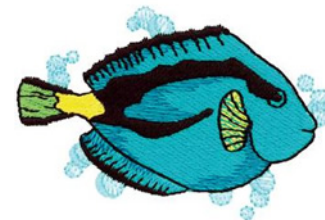

Name: Tang Fish Machine Embroidery Design

SKU: DC01-WL1392

Brand: Dakota Collectibles

Unique Colors: 13 (6 color Stops)

Unique Colors

	Color Name (Color Code)	Manufacturer - Type
	Super White (1001) [No Color Selected]	madeira - rayon
	Dusty Lilac (1263) [No Color Selected]	madeira - rayon
	Crocus (286)	Exquisite - Polyester 1000m

Complete Color Sequence

#		Color Name (Color Code)	Manufacturer - Type
1		Super White (1001) [No Color Selected]	madeira - rayon
2		Super White (1001) [No Color Selected]	madeira - rayon
3		Crocus (286)	Exquisite - Polyester 1000m