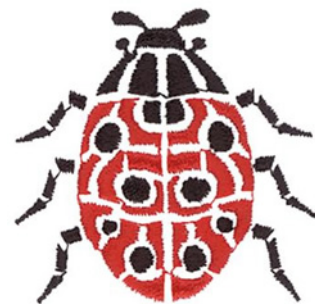

Name: Ladybug Machine Embroidery Design

SKU: DC01-WL1319

Brand: Dakota Collectibles

Unique Colors: 13 (2 color Stops)

Unique Colors

	Color Name (Color Code)	Manufacturer - Type
	Super White (1001) [No Color Selected]	madeira - rayon
	Dusty Lilac (1263) [No Color Selected]	madeira - rayon
	Crocus (286)	Exquisite - Polyester 1000m