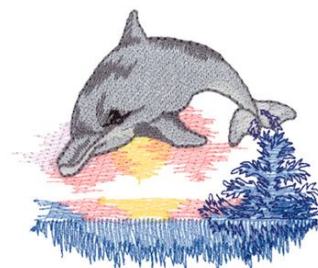

Name: Dolphin Scene Machine Embroidery Design

SKU: DC01-WL1282

Brand: Dakota Collectibles

Unique Colors: 13 (10 color Stops)

Unique Colors

	Color Name (Color Code)	Manufacturer - Type
	Super White (1001) [No Color Selected]	madeira - rayon
	Dusty Lilac (1263) [No Color Selected]	madeira - rayon
	Crocus (286)	Exquisite - Polyester 1000m