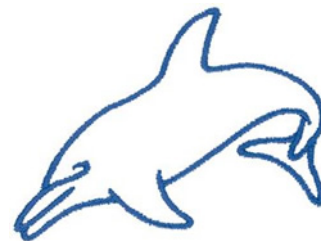

Name: Dolphin Outline Machine Embroidery Design

SKU: DC01-WL1264

Brand: Dakota Collectibles

Unique Colors: 13 (1 color Stops)

Unique Colors

	Color Name (Color Code)	Manufacturer - Type
	Super White (1001) [No Color Selected]	madeira - rayon
	Dusty Lilac (1263) [No Color Selected]	madeira - rayon
	Crocus (286)	Exquisite - Polyester 1000m