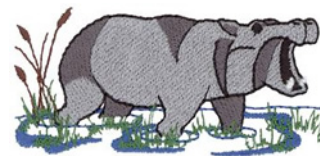

Name: Hippo Machine Embroidery Design

SKU: DC01-WL1261

Brand: Dakota Collectibles

Unique Colors: 13 (7 color Stops)

Unique Colors

	Color Name (Color Code)	Manufacturer - Type
	Super White (1001) [No Color Selected]	madeira - rayon
	Dusty Lilac (1263) [No Color Selected]	madeira - rayon
	Crocus (286)	Exquisite - Polyester 1000m

Complete Color Sequence

#		Color Name (Color Code)	Manufacturer - Type
1		Super White (1001) [No Color Selected]	madeira - rayon
2		Super White (1001) [No Color Selected]	madeira - rayon
3		Crocus (286)	Exquisite - Polyester 1000m