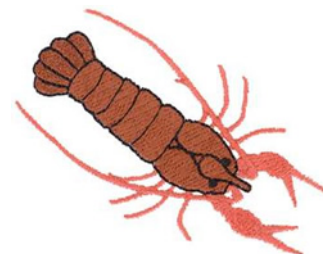

**Name:** Crawfish Machine Embroidery Design

**SKU:** DC01-WL1192

**Brand:** Dakota Collectibles

**Unique Colors:** 13 (3 color Stops)

## Unique Colors

	<b>Color Name (Color Code)</b>	<b>Manufacturer - Type</b>
	Super White (1001) [No Color Selected]	madeira - rayon
	Dusty Lilac (1263) [No Color Selected]	madeira - rayon
	Crocus (286)	Exquisite - Polyester 1000m