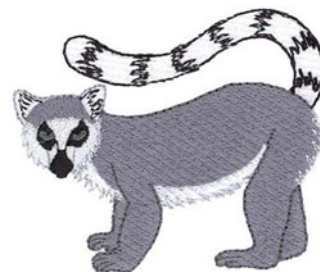

Name: Ring-tailed Lemur Machine Embroidery Design

SKU: DC01-WL1181

Brand: Dakota Collectibles

Unique Colors: 13 (5 color Stops)

Unique Colors

	Color Name (Color Code)	Manufacturer - Type
	Super White (1001) [No Color Selected]	madeira - rayon
	Dusty Lilac (1263) [No Color Selected]	madeira - rayon
	Crocus (286)	Exquisite - Polyester 1000m

Complete Color Sequence

#		Color Name (Color Code)	Manufacturer - Type
1		Super White (1001) [No Color Selected]	madeira - rayon
2		Super White (1001) [No Color Selected]	madeira - rayon
3		Crocus (286)	Exquisite - Polyester 1000m