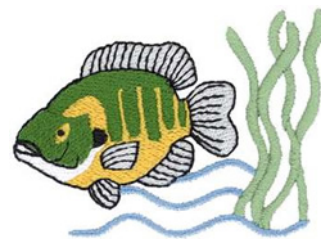

Name: Bluegill Machine Embroidery Design

SKU: DC01-WL1145

Brand: Dakota Collectibles

Unique Colors: 13 (7 color Stops)

Unique Colors

	Color Name (Color Code)	Manufacturer - Type
	Super White (1001) [No Color Selected]	madeira - rayon
	Dusty Lilac (1263) [No Color Selected]	madeira - rayon
	Crocus (286)	Exquisite - Polyester 1000m